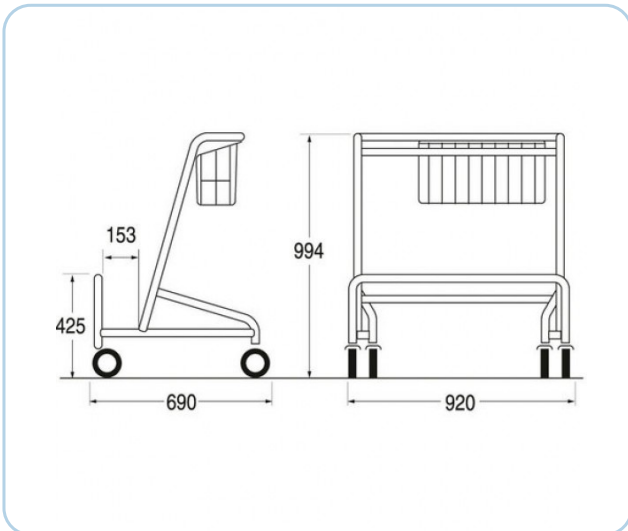

Technical information

Unit per case:1